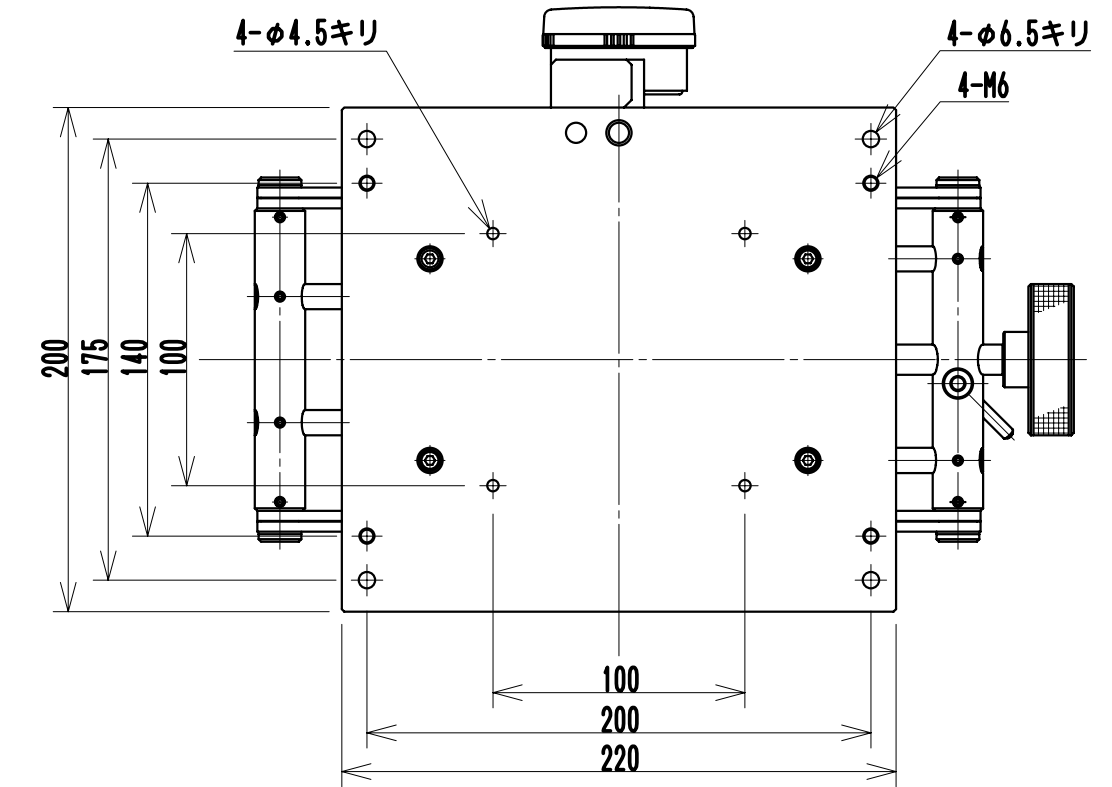

1 2 3 4 5 6

A
B
C
D
E
F

A
B
C
D
E
F

SCALE	1 : 3	PRODUCT	LABZ-70-G		
PROJECTION		TITLE	精密ラボジャッキ		
Product No.	-	Drawing No.	-	Page	Rev.
				1/1	-