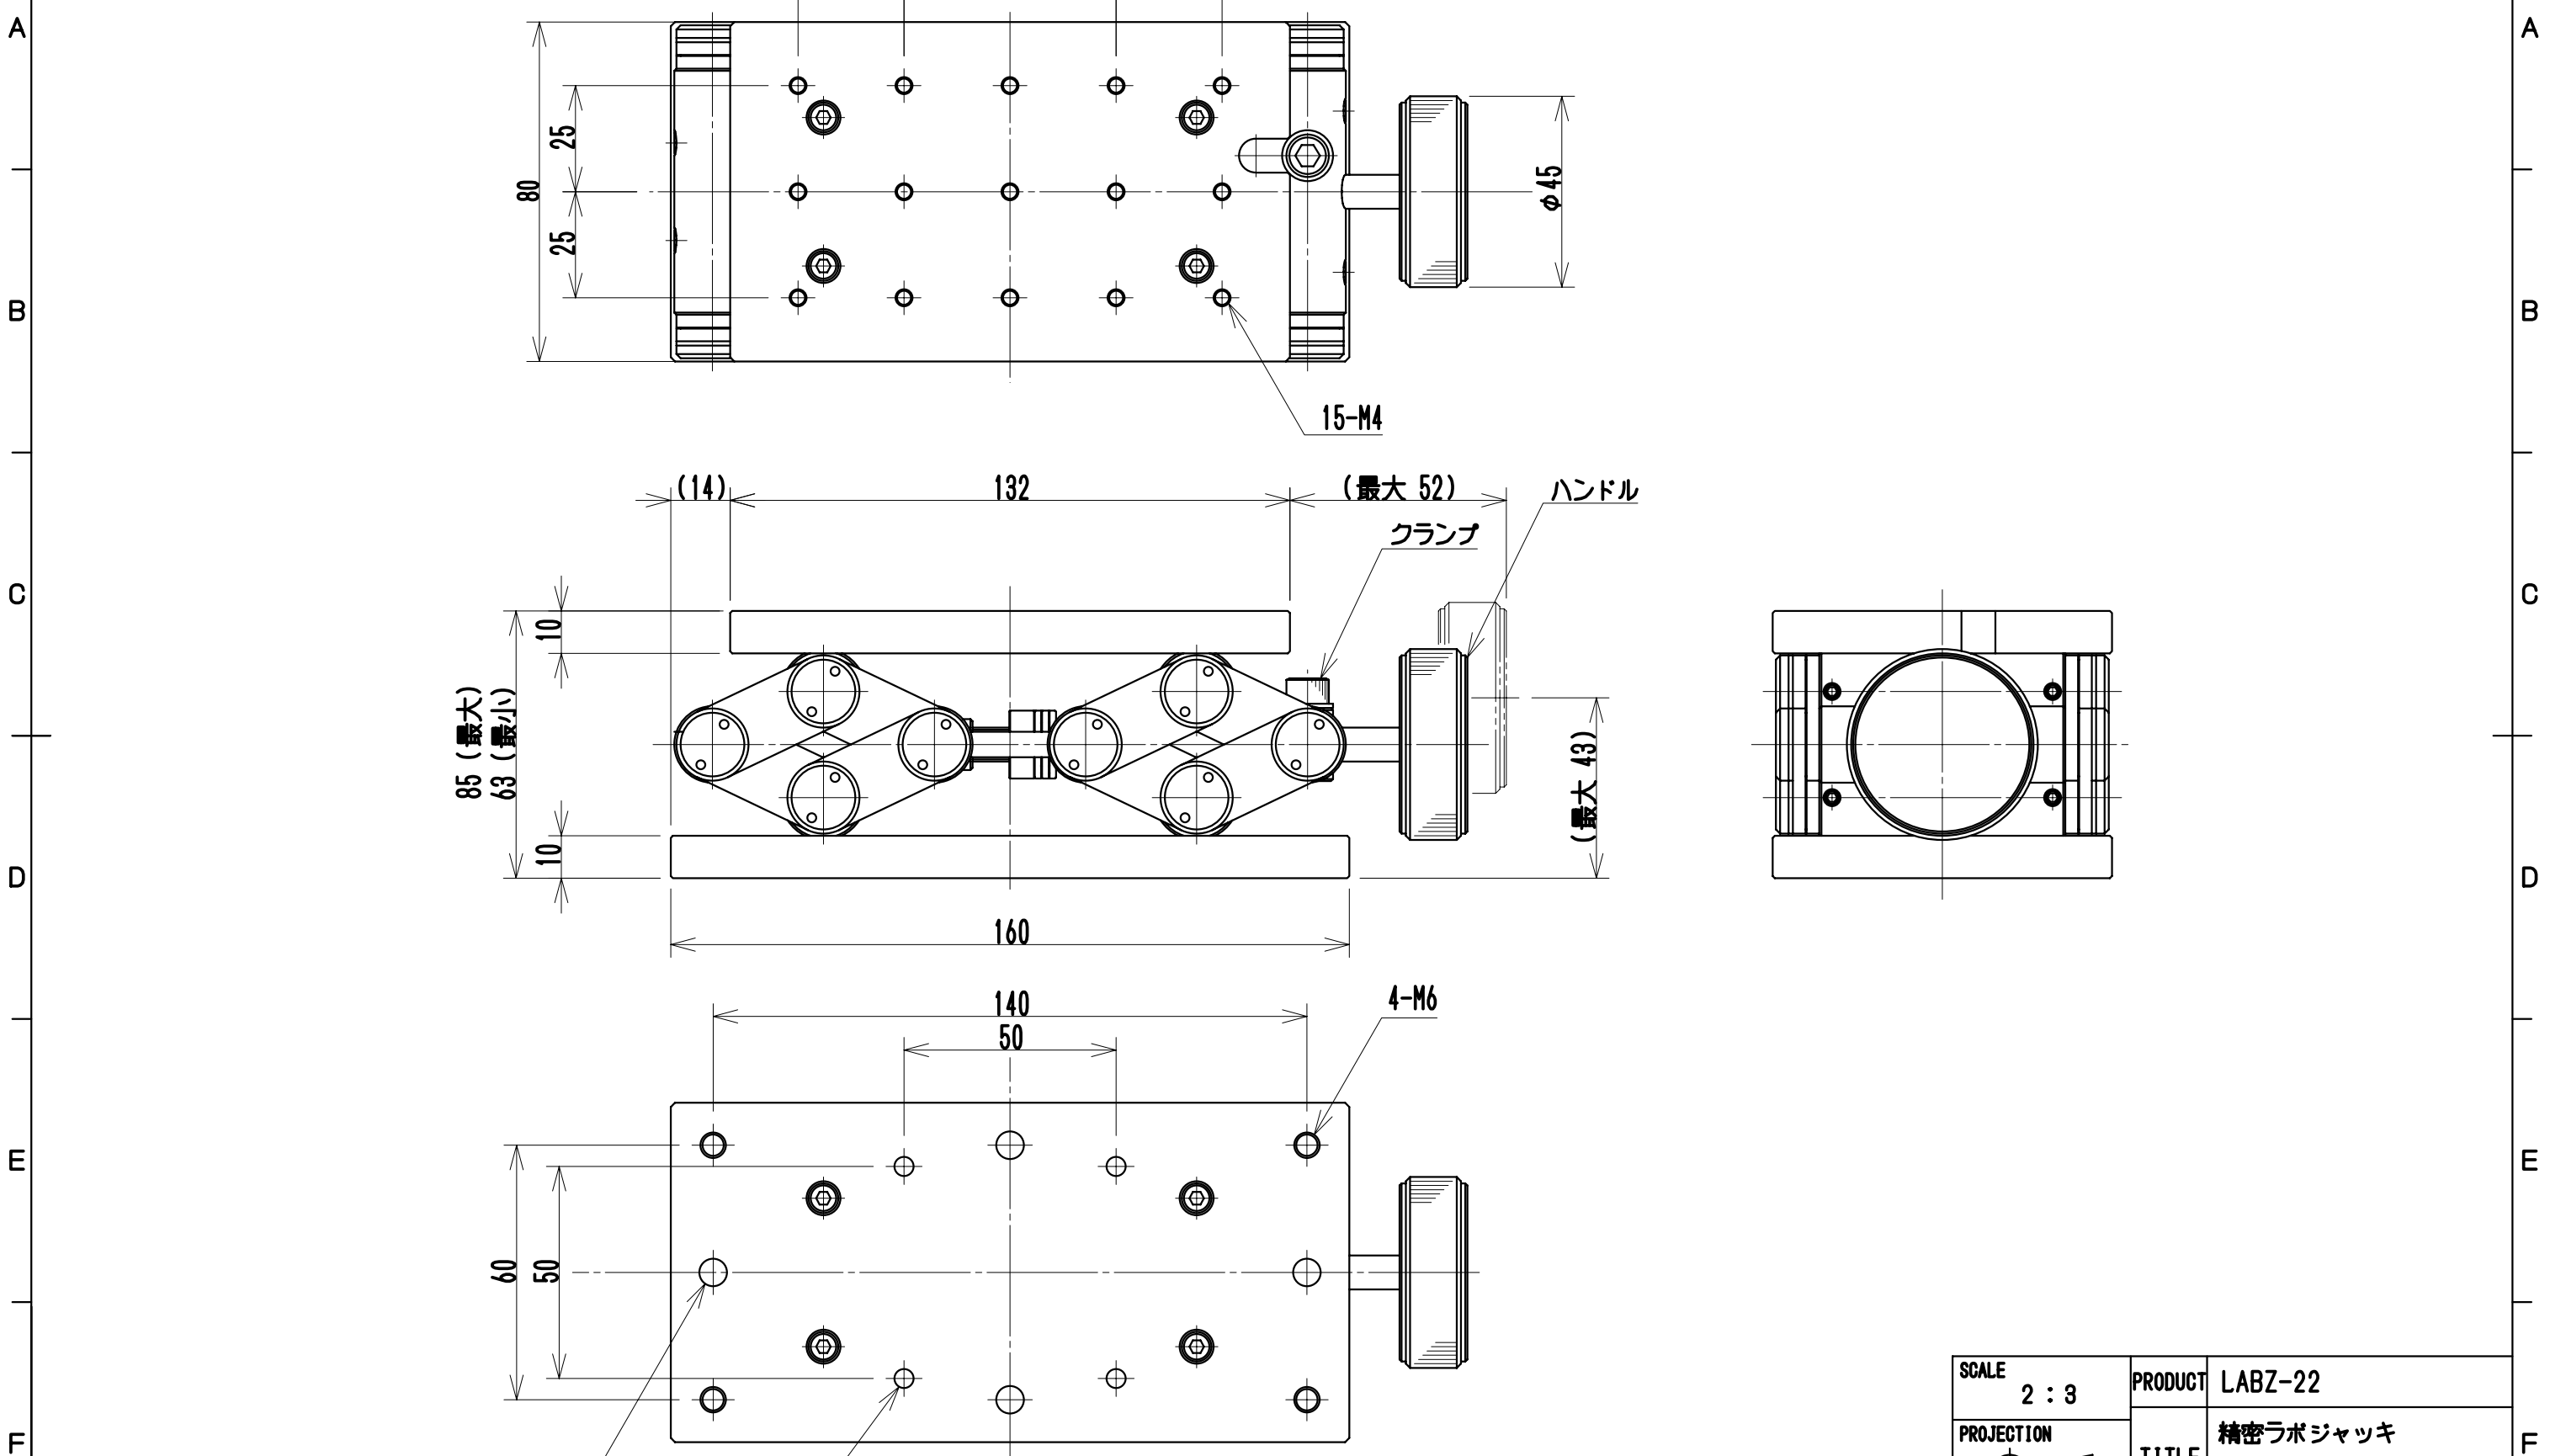

1 2 3 4 5 6

4-φ7キリ 4-φ4.5キリ

SCALE	2 : 3	PRODUCT	LABZ-22		
PROJECTION		TITLE	精密ラボジャッキ		
Product No.	-	Drawing No.	-	Page	Rev.
				1 / 1	-

1 2 3 4 5 6